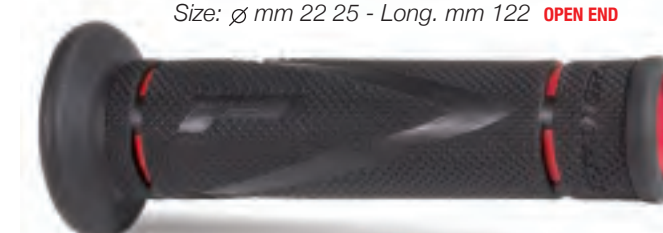

**#719-125 OE**

Size:  $\varnothing$  mm 22 25 - Long. mm 125 OPEN END

**#732-137 OE**

Size:  $\varnothing$  mm 22 25 - Long. mm 125 OPEN END

**#721-187 OE**

Size:  $\varnothing$  mm 22 25 - Long. mm 122 OPEN END

**#838-149 OE**

Size:  $\varnothing$  mm 22 25 - Long. mm 122 OPEN END

EXTRA SLIM

**#724-198 OE**

Size:  $\varnothing$  mm 22 25 - Long. mm 122 OPEN END

Harder density against the bar to keep the grip from slipping and the soft Gel density were needed.