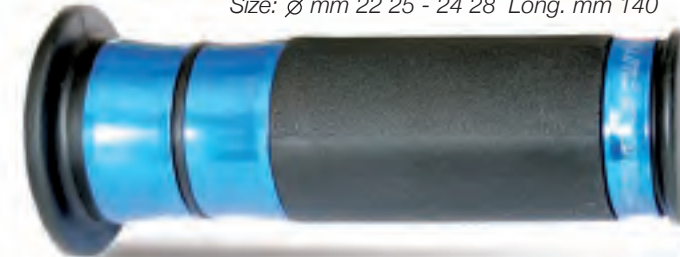

#841-356 Blue ring
Size: $\varnothing$ mm 22 25 - 24 28 Long. mm 140