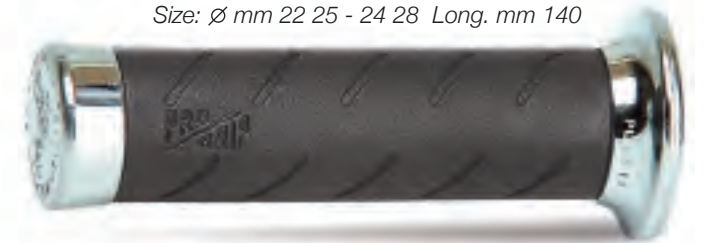

# CUSTOM - CRUISER GRIPS

MADE IN ITALY

RED RING 357 SILVER RING 319

**#841-356** Blue ring  
Size:  $\varnothing$  mm 22 25 - 24 28 Long. mm 140

**#862-102**  
Size:  $\varnothing$  mm 22 25 - 24 28 Long. mm 140