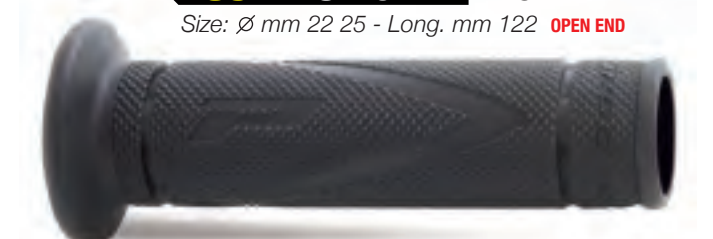

EXTRA SLIM

#711-102 OE-RA RACE

Size: Ø mm 22 25 - Long. mm 118 OPEN END

EXTRA SLIM - Short

#729-102 OE-RA RACE

Size: Ø mm 22 25 - Long. mm 120 OPEN END

#723-102 OE-RA RACE

Size: Ø mm 22 25 - Long. mm 125 OPEN END

#716-102 OE-RA RACE

Size: Ø mm 22 25 - Long. mm 122 OPEN END

#780-102 OE-RA RACE

Size: Ø mm 22 25 - Long. mm 125 OPEN END

#837-102 OE-RA RACE

Size: Ø mm 22 25 - Long. mm 122 OPEN END

EXTRA SLIM

Available colors