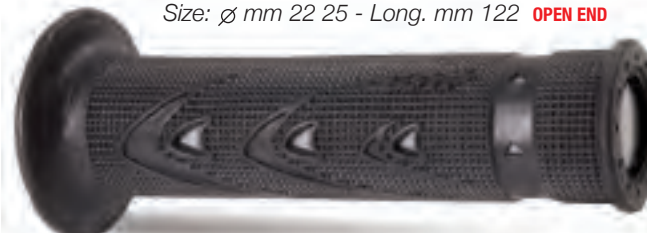

**#838-149 OE**

Size:  $\varnothing$  mm 22 25 - Long. mm 122 OPEN END

EXTRA SLIM

**#724-198 OE**

Size:  $\varnothing$  mm 22 25 - Long. mm 122 OPEN END

Harder density against the bar to keep the grip from slipping and the soft Gel density were needed.