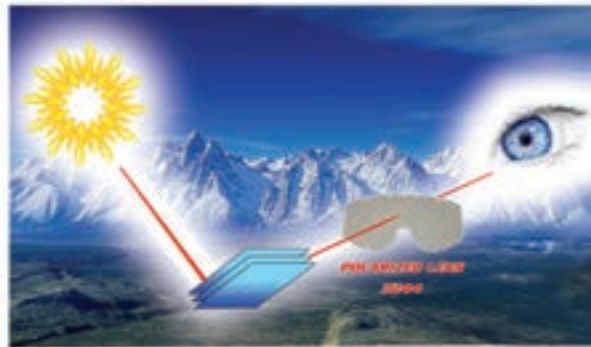

Features

- ANTI SCRATCH
- ANTI U.V.
- NO FOG
- COLORED VELVET
- LIGHT SENSITIVE

3 silicone treated strap

WEARABLE
ALSO WITH
EYEGLASSES

3450 SC SNOW GOGGLES

POLARIZED

MADE IN ITALY

SNOW GOGGLES Polarized lens

BUY WITH
E-COMMERCE
ON LINE:
www.progrip.com

3450 SC
Special Carbon
LENS #3244
POLARIZED LENS

Working principle:

Natural light waves circulate in all directions and is, in fact, called diffused light. When light meets a reflective surface (water, snow, sand, etc.) it is polarized, or organized in parallel planes. It is this concentration that creates the reflection and therefore the glare. The polarizing filter is oriented perpendicular to this plane in such a way that it absorbs the rays and eliminates the disturbing glare.