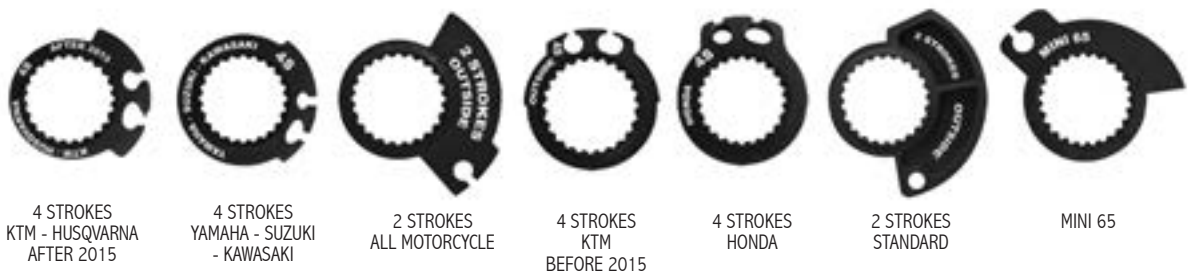

SCS - Speed control system

Size: \varnothing mm 22 25 - Long. mm 115

LOCK ON

SINGLE COLOR

NEW

709-102 Lock on grip
Black

709-101 Lock on grip
White

709-107 Lock on grip
Red

709-104 Lock on grip
Blue

709-108 Lock on grip
Grey

ECOBX
Packaging quantity:
40 x Box

ProGrip Lock-On grips (includes carbon fiber compound throttle tube) Full diamond conical grip provides ultimate grip and control 7 different Throttle Cams to matching with modern motorcycles